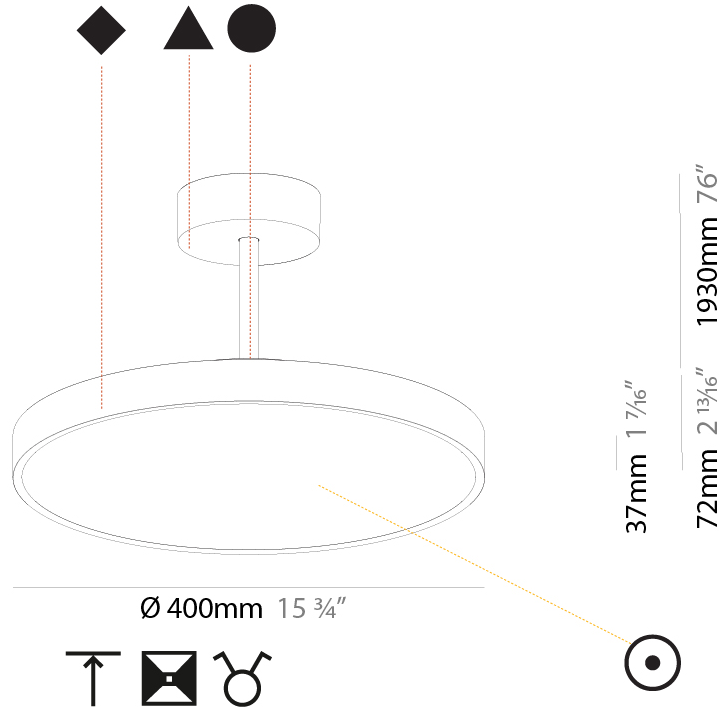

GENERAL

Series: Sign Diva Tube
Subseries: Sign Diva Tube
Brand: Prolicht
Division: Architectural
Mounting Type: Suspension
Mounting Location: Ceiling
Subcategory: Pendant

PHYSICAL

Shape: Round
Diameter (mm): 400
Diameter (in): 15 3/4
Height (mm): 72
Height (in): 2 13/16
Max. Overall Height (mm): 2002
Max. Overall Height (in): 78 13/16
Light Distribution: Direct / Indirect
Weight (kg): 3.314
Weight (lbs): 7.306
Diffuser: PMMA - Opal / Micro-Prism / Sparkling Secret / Vintage Industrial
Fixture Finish: SSR / BKV / CWI / CRY / HAB / UFT / ITA / RUA / FTG / MYG / LOD / PUS / FRO / FUP / KIA / POP / BLS / SPG / MEY / GOH / GUM / CHC / COM / ABZ / JAG / OBR / MOS / ROR
Fixture Material: Extruded Aluminum / Steel

ELECTRICAL

Lamp Type: LED (Zhaga Standard)
Input Wattage (W): 30
Total Output Wattage (W): 27.8
Dimming: Tri-Mode (Non-Dimming and Phase Dimming (120Vac only) and 0-10V Dimming)
Driver Included: Yes
Driver Location: Integrated
Driver Type: Constant Current - Universal
Driver Class: Class 2
Input Voltage (V): 120 - 277
Constant Current (MA): 500 / 350

LED

Color Temperature (*K): 3000 / 3500 / 4000
Max. Delivered Lumen (lm): 3049 / 3019 / 3055 / 3117
Nominal Lumen (lm): 4182 / 4142 / 4189 / 4275
CRI: >90 CRI
Lamp Life (hrs): 50000

OPTICAL

RATINGS AND CERTIFICATIONS

Certified By: Certified for North American Standards
IP rating: IP20