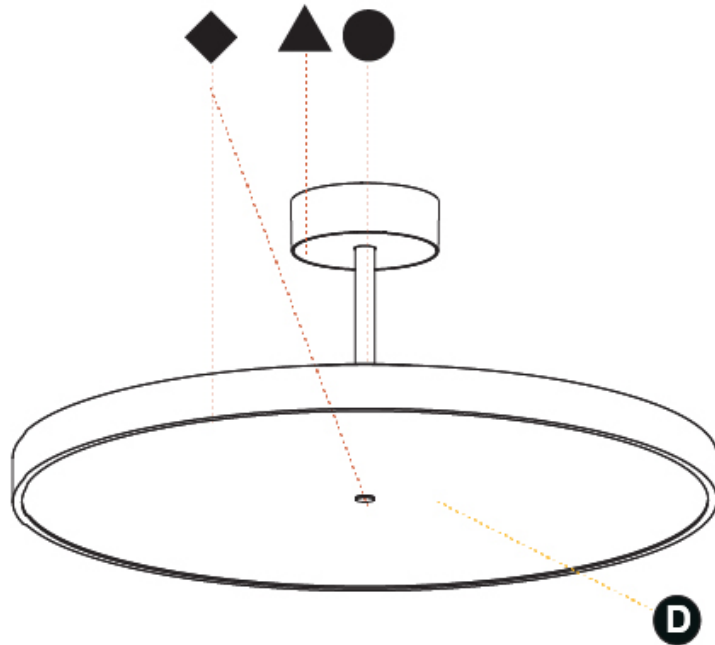

SIGN DIVA TUBE KORONA SUSPENSION

A300027-

PROJECT	_____
TYPE	_____
SPECIFIER	_____
QUANTITY	_____
DATE	_____

A