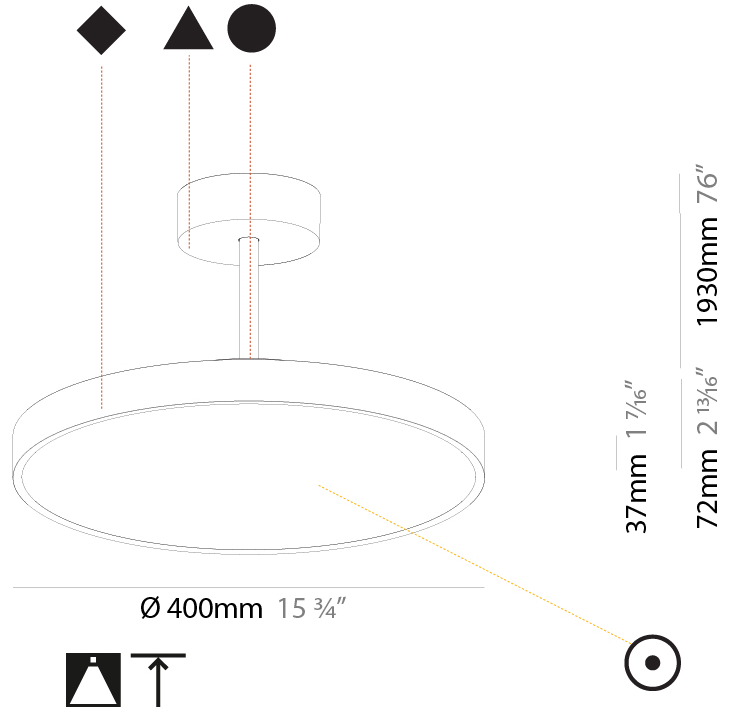

GENERAL

Series: Sign Diva Tube
Subseries: Sign Diva Tube
Brand: Prolicht
Division: Architectural
Mounting Type: Suspension
Mounting Location: Ceiling
Subcategory: Pendant

PHYSICAL

Shape: Round
Diameter (mm): 400
Diameter (in): 15 3/4
Height (mm): 72
Height (in): 2 13/16
Max. Overall Height (mm): 2002
Max. Overall Height (in): 78 13/16
Light Distribution: Direct
Weight (kg): 2.888
Weight (lbs): 6.366
Diffuser: PMMA - Opal / Micro-Prism / Sparkling Secret / Vintage Industrial
Fixture Finish: SSR / BKV / CWI / CRY / HAB / UFT / ITA / RUA / FTG / MYG / LOD / PUS / FRO / FUP / KIA / POP / BLS / SPG / MEY / GOH / GUM / CHC / COM / ABZ / JAG / OBR / MOS / ROR
Fixture Material: Extruded Aluminum / Steel

ELECTRICAL

Lamp Type: LED (Zhaga Standard)
Input Wattage (W): 17
Total Output Wattage (W): 16
Dimming: Tri-Mode (Non-Dimming and Phase Dimming (120Vac only) and 0-10V Dimming)
Driver Included: Yes
Driver Location: Integrated
Driver Type: Constant Current - Universal
Driver Class: Class 2
Input Voltage (V): 120 - 277
Constant Current (MA): 500

LED

Color Temperature (*K): 2700 / 3000 / 3500 / 4000
Max. Delivered Lumen (lm): 1807 / 1943 / 1951 / 1991
Nominal Lumen (lm): 2250 / 2450 / 2430 / 2480
CRI: >90 CRI
Lamp Life (hrs): 50000

OPTICAL

RATINGS AND CERTIFICATIONS

Certified By: Certified for North American Standards
IP rating: IP20