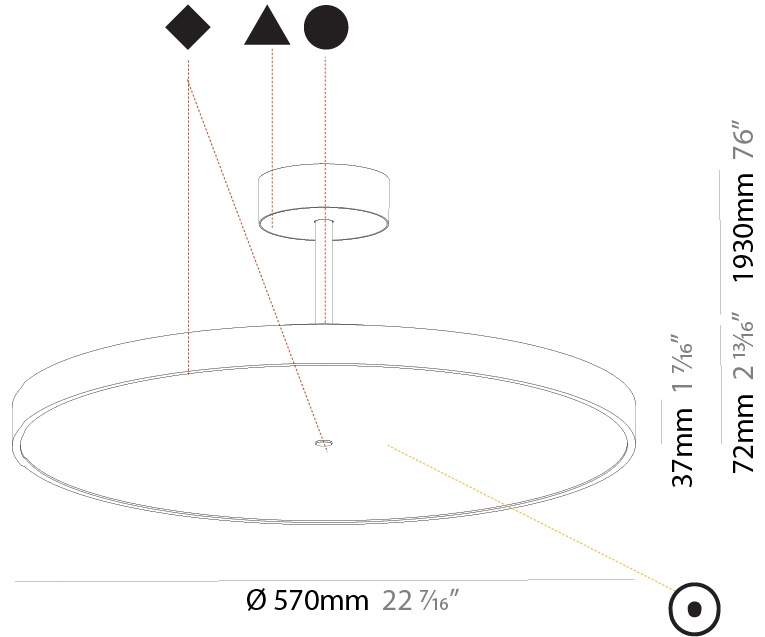

GENERAL

Series: Sign Diva Tube
Subseries: Sign Diva Tube
Brand: Prolicht
Division: Architectural
Mounting Type: Suspension
Mounting Location: Ceiling
Subcategory: Pendant

PHYSICAL

Shape: Round
Diameter (mm): 570
Diameter (in): 22 7/16
Height (mm): 72
Height (in): 2 13/16
Max. Overall Height (mm): 2002
Max. Overall Height (in): 78 13/16
Light Distribution: Direct / Indirect
Weight (kg): 8.533
Weight (lbs): 18.812
Diffuser: PMMA - Opal / Micro-Prism / Sparkling Secret / Vintage Industrial
Fixture Finish: SSR / BKV / CWI / CRY / HAB / UFT / ITA / RUA / FTG / MYG / LOD / PUS / FRO / FUP / KIA / POP / BLS / SPG / MEY / GOH / GUM / CHC / COM / ABZ / JAG / OBR / MOS / ROR
Fixture Material: Extruded Aluminum / Steel

ELECTRICAL

Lamp Type: LED (Zhaga Standard)
Input Wattage (W): 67
Dimming: Tri-Mode (Non-Dimming and Phase Dimming (120Vac only) and 0-10V Dimming)
Driver Included: Yes
Driver Location: Integrated
Driver Type: Constant Current - Universal
Driver Class: Class 2
Input Voltage (V): 120 - 277
Constant Current (MA): 350

LED

Color Temperature (°K): 2700 / 3000 / 3500 / 4000
Max. Delivered Lumen (lm): 6632 / 6728 / 6812 / 6951
Nominal Lumen (lm): 9097 / 9229 / 9344 / 9535
CRI: >90 CRI
Lamp Life (hrs): 50000

OPTICAL

RATINGS AND CERTIFICATIONS

Certified By: Certified for North American Standards
IP rating: IP20