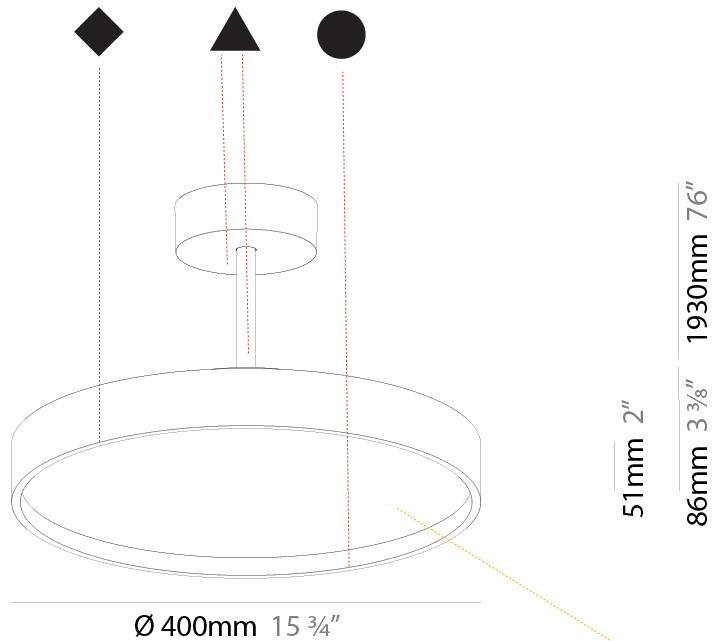

GENERAL

Series: Sign Diva Tube
Subseries: Sign Diva Tube Korona
Brand: Prolicht
Division: Architectural
Mounting Type: Suspension
Mounting Location: Ceiling
Subcategory: Pendant

PHYSICAL

Shape: Round
Diameter (mm): 400
Diameter (in): 15 3/4
Height (mm): 86
Height (in): 3 3/8
Max. Overall Height (mm): 2016
Max. Overall Height (in): 79 3/8
Light Distribution: Direct / Indirect
Weight (kg): 3.251
Weight (lbs): 7.167
Diffuser: PMMA - Opal / Micro-Prism / Sparkling Secret / Vintage Industrial
Fixture Finish: SSR / BKV / CWI / CRY / HAB / UFT / ITA / RUA / FTG / MYG / LOD / PUS / FRO / FUP / KIA / POP / BLS / SPG / MEY / GOH / GUM / CHC / COM / ABZ / JAG / OBR / MOS / ROR
Fixture Material: Extruded Aluminum / Steel

ELECTRICAL

Lamp Type: LED (Zhaga Standard)
Input Wattage (W): 30
Total Output Wattage (W): 16 / 11.8
Dimming: Tri-Mode (Non-Dimming and Phase Dimming (120Vac only) and 0-10V Dimming)
Driver Included: Yes
Driver Location: Integrated
Driver Type: Constant Current - Universal
Driver Class: Class 2
Input Voltage (V): 120 - 277
Constant Current (MA): 500 / 350

LED

Color Temperature (*K): 2700 / 3000 / 3500 / 4000
Max. Delivered Lumen (lm): 3409 / 3019 / 3055 / 3117
Nominal Lumen (lm): 4182 / 4142 / 4189 / 4275
CRI: >90 CRI
Lamp Life (hrs): 50000

OPTICAL

RATINGS AND CERTIFICATIONS

Certified By: Certified for North American Standards
IP rating: IP20