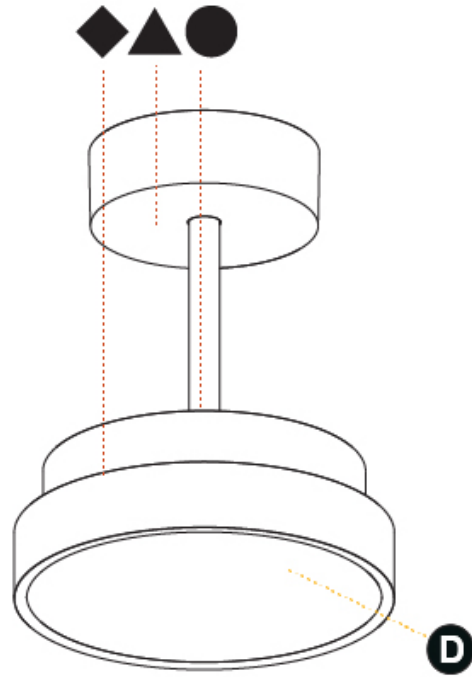

SIGN DIVA TUBE KORONA SUSPENSION

A300024-

PROJECT
TYPE
SPECIFIER
QUANTITY
DATE