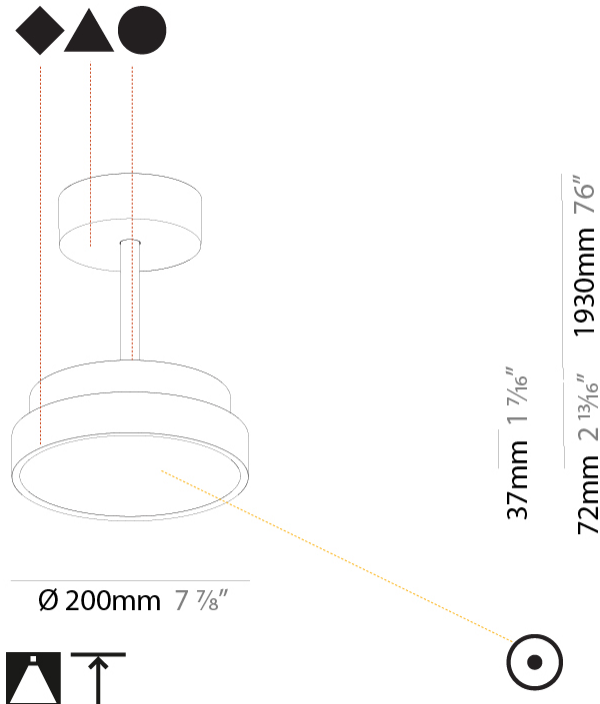

GENERAL

Series: Sign Diva Tube
Subseries: Sign Diva Tube
Brand: Prolicht
Division: Architectural
Mounting Type: Suspension
Mounting Location: Ceiling
Subcategory: Pendant

PHYSICAL

Shape: Round
Diameter (mm): 200
Diameter (in): 7 7/8
Height (mm): 72
Height (in): 2 13/16
Max. Overall Height (mm): 1972
Max. Overall Height (in): 77 5/8
Light Distribution: Direct
Weight (kg): 1.648
Weight (lbs): 3.633
Diffuser: PMMA - Opal / Micro-Prism / Sparkling Secret / Vintage Industrial
Fixture Finish: SSR / BKV / CWI / CRY / HAB / UFT / ITA / RUA / FTG / MYG / LOD / PUS / FRO / FUP / KIA / POP / BLS / SPG / MEY / GOH / GUM / CHC / COM / ABZ / JAG / OBR / MOS / ROR
Fixture Material: Extruded Aluminum / Steel

ELECTRICAL

Lamp Type: LED (Zhaga Standard)
Input Wattage (W): 10
Dimming: Tri-Mode (Non-Dimming and Phase Dimming (120Vac only) and 0-10V Dimming)
Driver Included: Yes
Driver Location: Integrated
Driver Type: Constant Current - Universal
Driver Class: Class 2
Input Voltage (V): 120 - 277
Constant Current (MA): 350

LED

Color Temperature (°K): 2700 / 3000 / 3500 / 4000
Max. Delivered Lumen (lm): 836 / 895 / 903 / 921
Nominal Lumen (lm): 1280 / 1370 / 1382 / 1410
CRI: >90 CRI
Lamp Life (hrs): 50000

OPTICAL

RATINGS AND CERTIFICATIONS

Certified By: Certified for North American Standards
IP rating: IP20